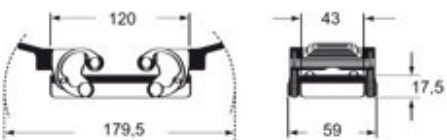

Technical data

IP degree of protection	IP65 / IP66 / IP69
--------------------------------	--------------------

Further technical details

Weight	177,00 g
Operating temperature range (min, max)	-40°C...+125°C

Part number

MHOW 24.32

Catalogue drawings

CHOW (CAOW) MHOW (MAOW)

CHVW (CAVW) MHVW (MAVW)

CHCW G

CHVW G MHVW G