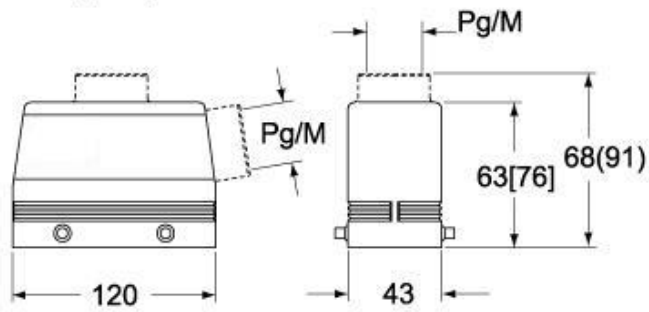

Part number

MHO 24.25

Catalogue drawings

**CHO [CAO] CHV (CAV) - MHO [MAO]
MHV (MAV)**