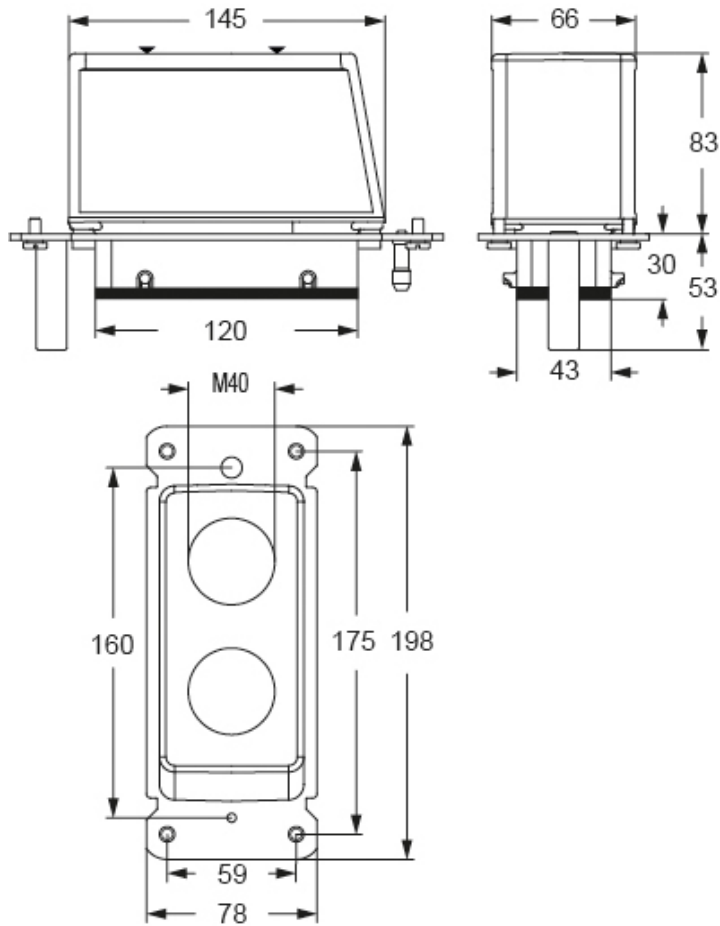

Part number

MBV 24.240DG

Catalogue drawings