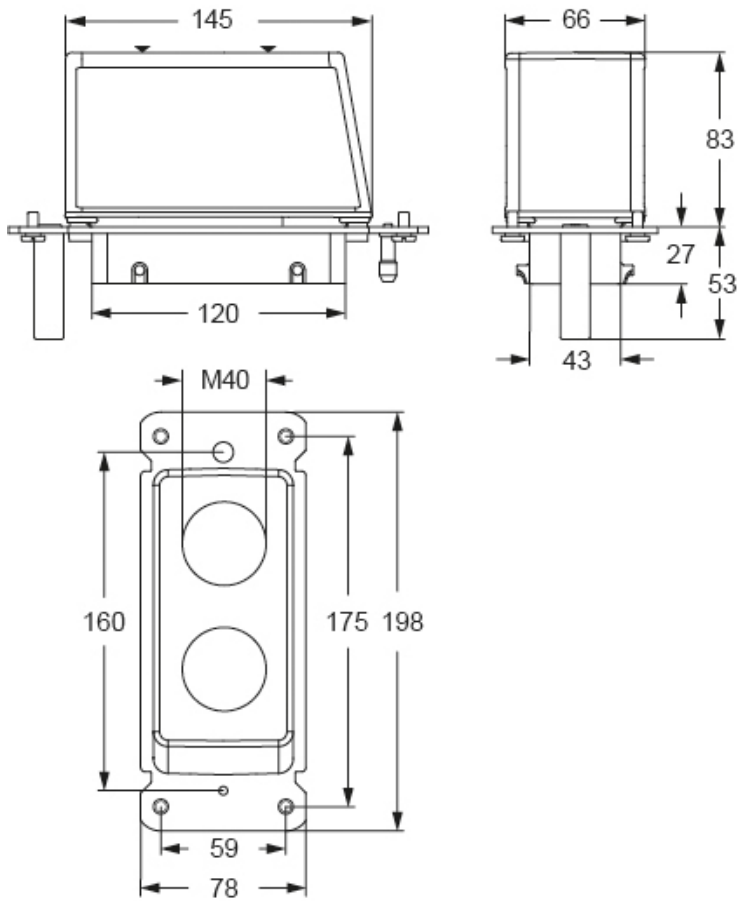

Part number

MBV 24.240D

Hood, BIG series, with 4 pegs, M40 x 2 top cable entry, size "104.27", with self-centering floating frame

Product description

Product type	Hood
Series	BIG
Closing type	With 4 pegs
Size	Size 104.27
Cable entry	Top cable entry M40 x 2
Specification	With self-centering floating frame

Technical data

IP degree of protection IP66 / IP67 / IP69

Further technical details

Weight	935,00 g
Operating temperature range (min, max)	-40°C...+125°C

Material properties

Other materials	Gasket: NBR
Colour	RAL 7040 grey
RoHs conformity	Compliant
China RoHs - EFUP	E
REACH SVHC substances	No

Approvals / Standards

Certifications	DNV, BV
-----------------------	---------

General ordering information

EAN13 code	8015747268653
eCl@ss 8.1	27440202
ETIM 7.0	EC000437

Packaging Information

Packaging length	225,00 mm
Packaging height	130,00 mm
Packaging width	150,00 mm
Packaging weight	2,04 kg
Packaging volume	4,39 dm ³
Packaging description	Carton box
Packaging quantity	2 Pcs
Packaging EAN code	8015747268660
Sub-packaging weight	1,02 kg
Sub-packaging description	Plastic packaging
Sub-packaging quantity	1 Pcs
Sub-packaging EAN barcode	8015747268677

Part number

MBV 24.240D

Catalogue drawings

Catalogue drawings