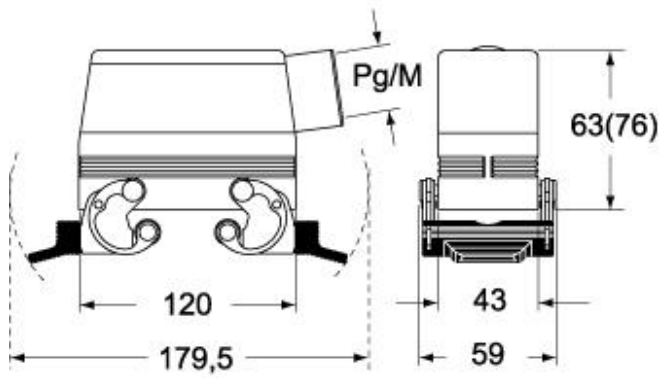

Technical data

IP degree of protection	IP65 / IP66 / IP69
--------------------------------	--------------------

Further technical details

Weight	322,00 g
Operating temperature range (min, max)	-40°C...+125°C

General ordering information

EAN13 code	8015747052788
eCl@ss 8.1	27440202
ETIM 7.0	EC000437

Packaging Information

Sub-packaging weight	1,61 kg
Sub-packaging description	Plastic packaging
Sub-packaging quantity	5 Pcs
Sub-packaging EAN barcode	8015747052795

Part number

MAV 24 X32

Catalogue drawings

CHO X (CAO X) - MHO X (MAO X)

CHV X (CAV X) - MHV X (MAV X)