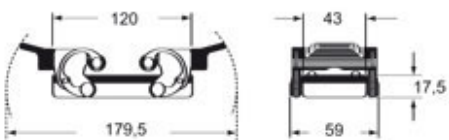

Part number

MAOW 24.32

Hood, W-TYPE series, with 4 pegs, M32 side cable entry, size "104.27", high construction

Product description

Product type	Hood
Series	W-TYPE
Closing type	With 4 pegs
Size	Size 104.27
Cable entry	Side cable entry M32
Specification	High construction

Technical data

IP degree of protection	IP65 / IP66 / IP69
--------------------------------	--------------------

Further technical details

Weight	232,50 g
Operating temperature range (min, max)	-40°C...+125°C

General ordering information

EAN13 code	8015747101929
eCl@ss 8.1	27440202
ETIM 7.0	EC000437

Packaging Information

Packaging length	285,00 mm
Packaging height	170,00 mm
Packaging width	190,00 mm
Packaging weight	2,60 kg
Packaging volume	9,21 dm ³
Packaging description	Carton box
Packaging quantity	10 Pcs
Packaging EAN code	8015747228145
Sub-packaging weight	1,30 kg
Sub-packaging description	Plastic packaging
Sub-packaging quantity	5 Pcs
Sub-packaging EAN barcode	8015747102544

Part number

MAOW 24.32

Catalogue drawings

CHOW (CAOW) MHOW (MAOW)

CHVW (CAVW) MHVW (MAVW)

CHCW G

CHVW G MHVW G