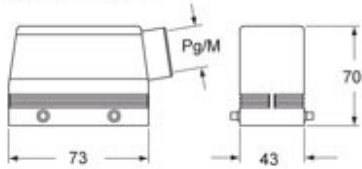

Catalogue drawings

CAOW MAOW