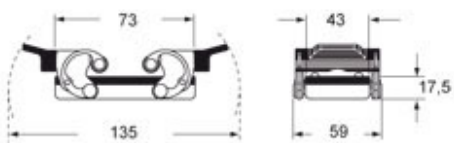

Part number

MAOW 10.32

Hood, W-TYPE series, with 4 pegs, M32 side cable entry, size "57.27", high construction

Product description

Product type	Hood
Series	W-TYPE
Closing type	With 4 pegs
Size	Size 57.27
Cable entry	Side cable entry M32
Specification	High construction

General ordering information

EAN13 code	8015747099974
eCl@ss 8.1	27440202
ETIM 7.0	EC000437

Packaging Information

Packaging length	160,00 mm
Packaging height	128,00 mm
Packaging width	350,00 mm
Packaging weight	1,93 kg
Packaging volume	7,17 dm ³
Packaging description	Carton box
Packaging quantity	10 Pcs
Packaging EAN code	8015747228442
Sub-packaging length	297,00 mm
Sub-packaging height	41,00 mm
Sub-packaging width	113,00 mm
Sub-packaging weight	0,97 kg
Sub-packaging volume	1,38 dm ³
Sub-packaging description	Plastic packaging
Sub-packaging quantity	5 Pcs
Sub-packaging EAN barcode	8015747228435

Part number

MAOW 10.32

Catalogue drawings

CAOW MAOW

CAVW MAVW

CHCW G

CAVW G MAVW G