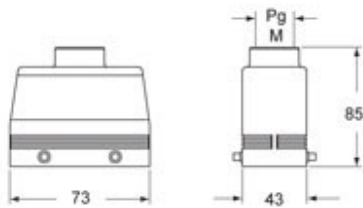

Technical data

IP degree of protection	IP65 / IP66 / IP69
--------------------------------	--------------------

Further technical details

Weight	162,00 g
Operating temperature range (min, max)	-40°C...+125°C

General ordering information

EAN13 code	8015747099974
eCl@ss 8.1	27440202
ETIM 7.0	EC000437

Packaging Information

Packaging length	160,00 mm
Packaging height	128,00 mm
Packaging width	350,00 mm
Packaging weight	1,93 kg
Packaging volume	7,17 dm ³
Packaging description	Carton box
Packaging quantity	10 Pcs
Packaging EAN code	8015747228442
Sub-packaging length	297,00 mm
Sub-packaging height	41,00 mm
Sub-packaging width	113,00 mm
Sub-packaging weight	0,97 kg
Sub-packaging volume	1,38 dm ³
Sub-packaging description	Plastic packaging
Sub-packaging quantity	5 Pcs
Sub-packaging EAN barcode	8015747228435

Part number

MAOW 10.32

Catalogue drawings

CAOW MAOW

CAVW MAVW

CHCW G

CAVW G MAVW G