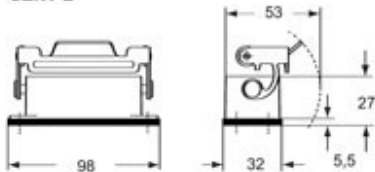

Catalogue drawings

CZIW L