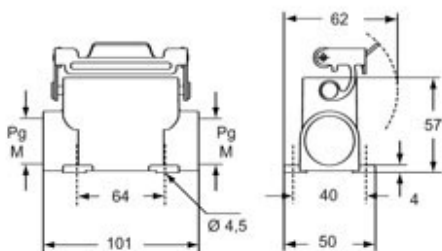

Part number

CZCW 25 L

Cover, W-TYPE series, with 2 pegs, size "66.16", with eyelet

Product description

Product type	Cover
Series	W-TYPE
Closing type	With 2 pegs
Size	Size 66.16
Specification	With eyelet

Technical data

IP degree of protection	IP65
--------------------------------	------

Further technical details

Weight	33,00 g
Operating temperature range (min, max)	-40°C...+125°C

Material properties

Main material	Aluminium die-cast
Other materials	Gasket: FKM
Colour	RAL 9005 black
RoHs conformity	Compliant
China RoHs - EFUP	E
REACH SVHC substances	No

Approvals / Standards

Certifications	DNV, BV
UL	ECBT2
cUL	ECBT8

General ordering information

EAN13 code	8015747043977
eCl@ss 8.1	27440208
ETIM 7.0	EC002314

Packaging Information

Sub-packaging length	118,00 mm
Sub-packaging height	32,00 mm
Sub-packaging width	76,00 mm
Sub-packaging weight	0,17 kg
Sub-packaging volume	0,29 dm ³
Sub-packaging description	Carton tray
Sub-packaging quantity	5 Pcs
Sub-packaging EAN barcode	8015747043984

Part number

CZCW 25 L

Catalogue drawings

CZIW L

CZAPW L MZAPW L

CZCW L