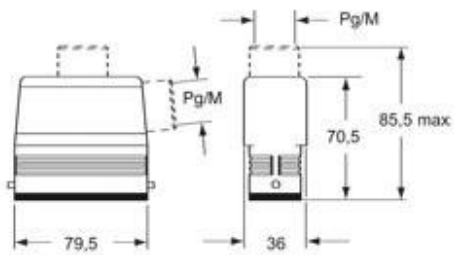

Technical data

IP degree of protection	IP65 / IP66 / IP69
--------------------------------	--------------------

Further technical details

Weight	187,00 g
Operating temperature range (min, max)	-40°C...+125°C

Part number

CZAOW 25 L21

Catalogue drawings

CZOW L MZOW L

CZAOW L - MZAOW L CZAVV L - MZAVV L

CZVW L MZVW L

CZCW LG