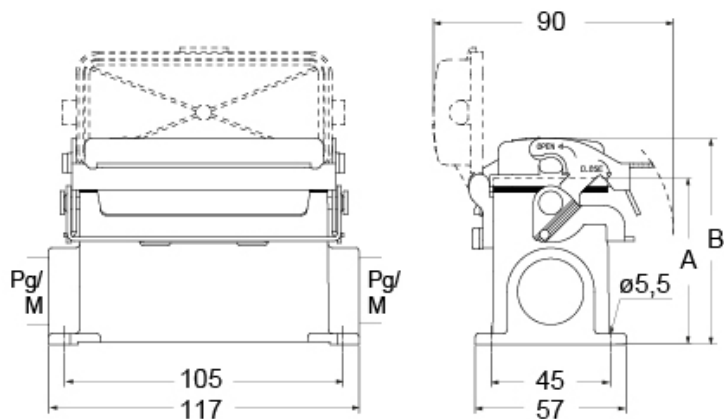

Part number

CVP 16 LSP21

Surface mounting housing, V-TYPE series, with 1 lever, Pg21 cable entry, size "77.27", with SIMPLEX self-closing cover

Product description

Product type	Surface mounting housing
Series	V-TYPE
Closing type	With 1 lever
Size	Size 77.27
Cable entry	With cable entry Pg21
Specification	With SIMPLEX self-closing cover

Technical data

IP degree of protection IP65

Further technical details

Operating temperature range (min, max) -40°C...+125°C

Material properties

Other materials	Lever: Stainless steel Gasket: NBR
Colour	RAL 7040 grey
RoHs conformity	Compliant
China RoHs - EFUP	E
REACH SVHC substances	No

Approvals / Standards

Certifications	DNV, BV
UL	ECBT2
cUL	ECBT8

General ordering information

EAN13 code 8015747267397

Part number

CVP 16 LSP21

Catalogue drawings

part No.	A	B
CVP / MVP 16 LSP	63	78
CVAP / MVAP 16 LSP	81	96