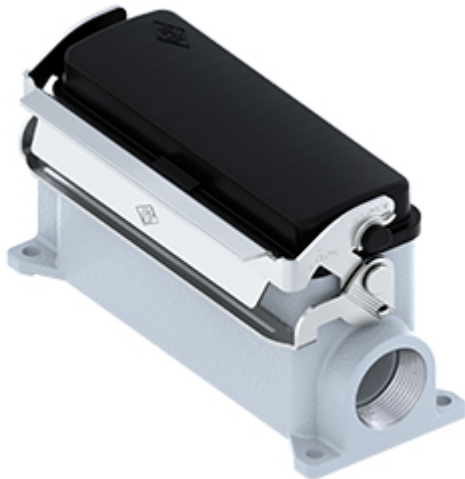

Part number

# CVAP 24LSP29

Surface mounting housing, V-TYPE series, with 1 lever, Pg29 cable entry, size "104.27", high construction, with SIMPLEX self-closing cover

## Product description

<b>Product type</b>	Surface mounting housing
<b>Series</b>	V-TYPE
<b>Closing type</b>	With 1 lever
<b>Size</b>	Size 104.27
<b>Cable entry</b>	With cable entry Pg29
<b>Specification</b>	High construction, with SIMPLEX self-closing cover

## Material properties

<b>Other materials</b>	Lever: Stainless steel Gasket: NBR
<b>Colour</b>	RAL 7040 grey
<b>RoHs conformity</b>	Compliant
<b>China RoHs - EFUP</b>	E
<b>REACH SVHC substances</b>	No