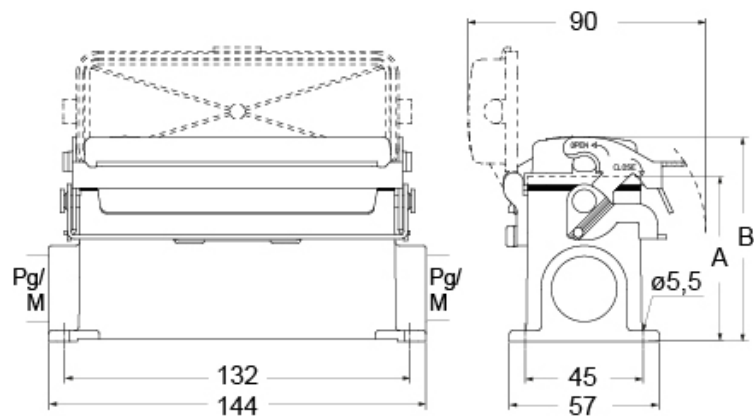

Part number

CVAP 24LSP29

Catalogue drawings

part No.	A	B
CVP / MVP 24 LSP	63	78
CVAP / MVAP 24 LSP	81	96