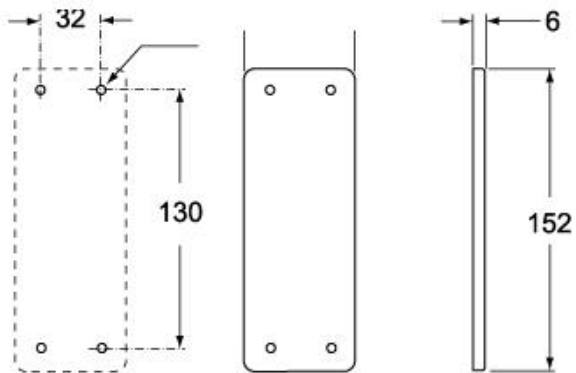

Part number

CRH 24

Catalogue drawings

CRH