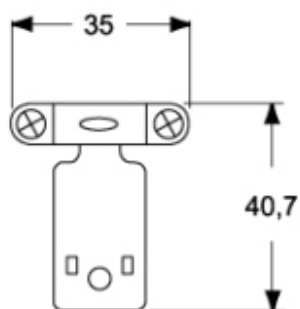

Part number

CRAD

Catalogue drawings

CRAD