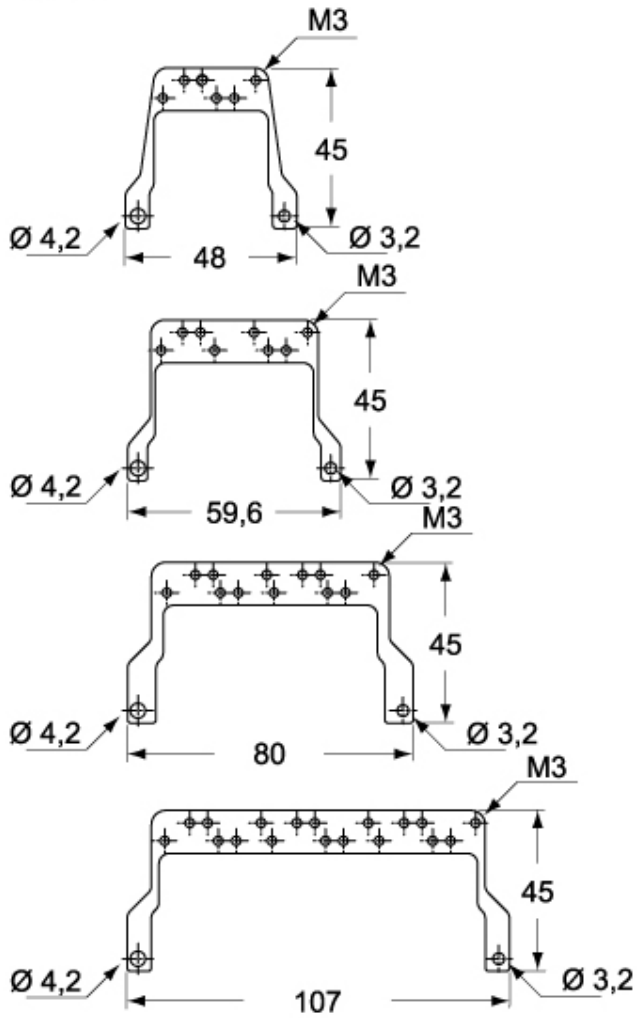

Part number

CR 24 ST

Catalogue drawings

CR...ST