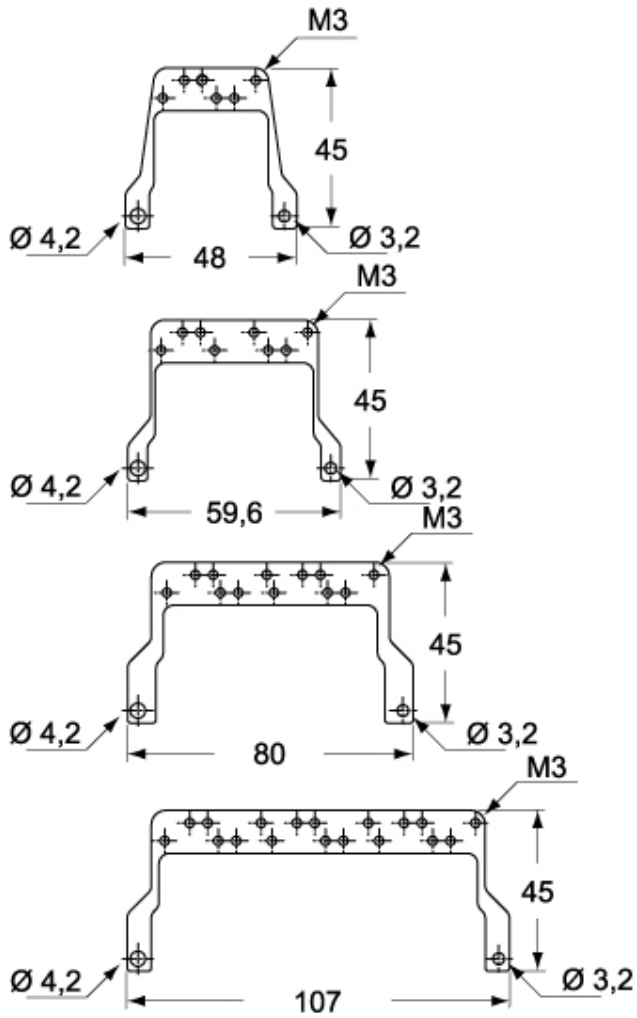

Part number

CR 06 ST

Cable anchorage, for shielded cables, for MIXO frames for 2 inserts

Product description

Product type	Cable anchorage
Size	Size 44.27
Specification	For MIXO frames, for shielded cables In zinc plated iron

Further technical details

Weight	11,40 g
---------------	---------

General ordering information

EAN13 code	8015747102421
eCl@ss 8.1	27449290
ETIM 7.0	EC002943

Packaging Information

Sub-packaging weight	0,06 kg
Sub-packaging description	Plastic bag
Sub-packaging quantity	5 Pcs
Sub-packaging EAN barcode	8015747102452

Part number

CR 06 ST

Catalogue drawings

CR...ST

CR...CA