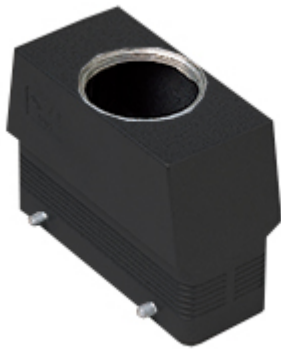

Part number

# CQVW 24

Hood, W-TYPE series, with 4 pegs, Pg36 top cable entry, size "104.27"

Product description		Material properties	
<b>Product type</b>	Hood	<b>Other materials</b>	Gasket: FKM
<b>Series</b>	W-TYPE	<b>Colour</b>	RAL 9005 black
<b>Closing type</b>	With 4 pegs	<b>RoHs conformity</b>	Compliant
<b>Size</b>	Size 104.27	<b>China RoHs - EFUP</b>	E
<b>Cable entry</b>	Top cable entry Pg36	<b>REACH SVHC substances</b>	No
Technical data		Approvals / Standards	
<b>IP degree of protection</b>	IP65 / IP66 / IP69	<b>Certifications</b>	DNV, BV
<b>Further technical details</b>		<b>UL</b>	ECBT2
<b>Weight</b>	250,00 g	<b>cUL</b>	ECBT8
<b>Operating temperature range (min, max)</b>	-40°C...+125°C	General ordering information	
		<b>EAN13 code</b>	8015747037457
		Packaging Information	
		<b>Packaging length</b>	260,00 mm
		<b>Packaging height</b>	120,00 mm
		<b>Packaging width</b>	140,00 mm
		<b>Packaging weight</b>	1,40 kg
		<b>Packaging volume</b>	4,37 dm <sup>3</sup>
		<b>Packaging description</b>	Carton box
		<b>Packaging quantity</b>	5 Pcs
		<b>Packaging EAN code</b>	8015747037464
		<b>Sub-packaging weight</b>	0,28 kg
		<b>Sub-packaging description</b>	Plastic packaging
		<b>Sub-packaging quantity</b>	1 Pcs
		<b>Sub-packaging EAN barcode</b>	8015747037471