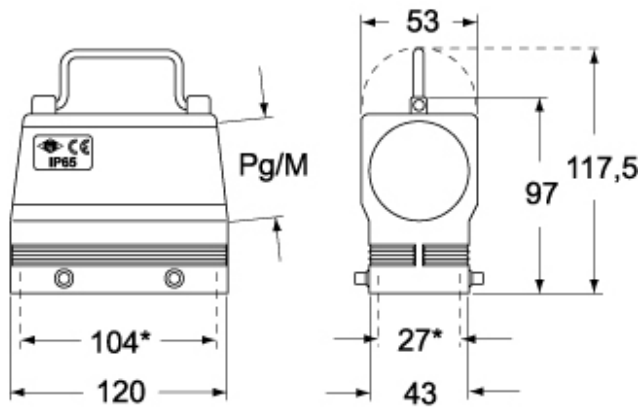

Part number

CQO 24

Catalogue drawings

CQO - MQO