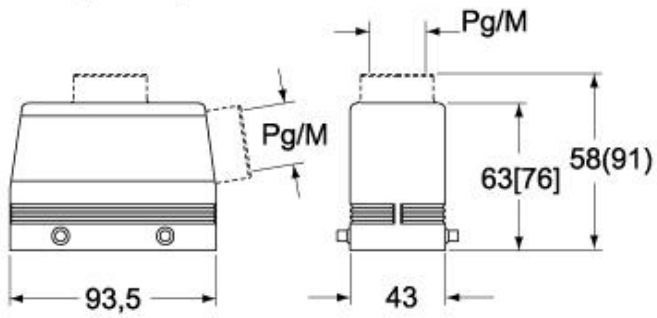

Part number

CMV 06 G

Catalogue drawings

**CMO [CMAO] CMV (CMAV) - MMO [MMAO]
MMV (MMAV)**