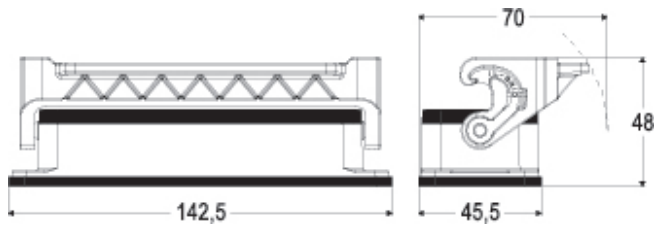

Part number

CLI 24 L

Catalogue drawings