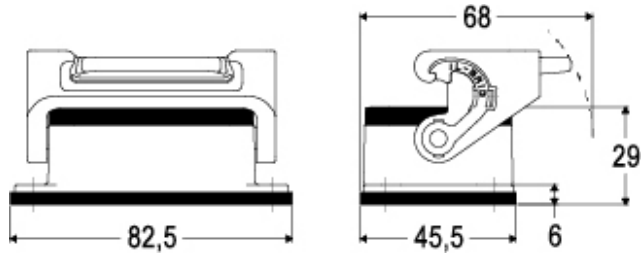

Part number

CLI 06 L

Catalogue drawings