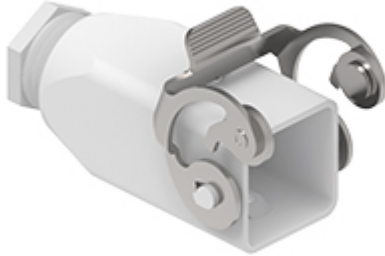

Part number

# CKX 03 VG

Hood, CK series, with 1 lever, Pg11 top cable entry, size "21.21", with cable gland

Product description		Material properties	
<b>Product type</b>	Hood	<b>Other materials</b>	Lever: Stainless steel
<b>Series</b>	CK	<b>Colour</b>	RAL 7035 grey
<b>Closing type</b>	With 1 lever	<b>RoHs conformity</b>	Compliant
<b>Size</b>	Size "21.21"	<b>China RoHs - EFUP</b>	E
<b>Cable entry</b>	Top cable entry Pg11	<b>REACH SVHC substances</b>	No
<b>Specification</b>	With cable gland	Approvals / Standards	
Technical data		<b>UL</b>	ECBT2
<b>IP degree of protection</b>	IP44 - IP66 / IP67 / IP69 with CKR 65 (D)	<b>cUL</b>	ECBT8
Further technical details		General ordering information	
<b>Weight</b>	30,00 g	<b>EAN13 code</b>	8015747028530
<b>Operating temperature range (min, max)</b>	-40°C...+125°C	Packaging Information	
		<b>Packaging length</b>	330,00 mm
		<b>Packaging height</b>	170,00 mm
		<b>Packaging width</b>	230,00 mm
		<b>Packaging weight</b>	3,45 kg
		<b>Packaging volume</b>	12,90 dm <sup>3</sup>
		<b>Packaging description</b>	Carton box
		<b>Packaging quantity</b>	100 Pcs
		<b>Packaging EAN code</b>	8015747028547
		<b>Sub-packaging weight</b>	0,35 kg
		<b>Sub-packaging description</b>	Carton box
		<b>Sub-packaging quantity</b>	10 Pcs
		<b>Sub-packaging EAN barcode</b>	8015747028554