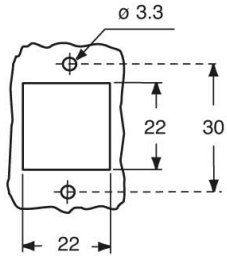

Part number

CKAX 03 ILSA

Bulkhead mounting housing, CKA series, with 1 lever, size "21.21", for male inserts, with self-closing metal cover

Product description	
Product type	Bulkhead mounting housing
Series	CKA
Closing type	With 1 lever
Size	Size "21.21"
Cable entry	Without cable entry
Specification	For male inserts, with self-closing metal cover
Technical data	
IP degree of protection	IP44 - IP66 / IP67 / IP69 with CKR 65 (D)
Further technical details	
Weight	60,70 g
Operating temperature range (min, max)	-40°C...+125°C

Material properties	
Main material	Zinc die-cast
Other materials	Lever: Stainless steel Gasket: TPE
Colour	RAL 7040 grey
RoHs conformity	Compliant
China RoHs - EFUP	E
REACH SVHC substances	No
Approvals / Standards	
UL	ECBT2
cUL	ECBT8
General ordering information	
EAN13 code	8015747027328
eCl@ss 8.1	27440202
ETIM 7.0	EC000437
Packaging Information	
Sub-packaging length	185,00 mm
Sub-packaging height	40,00 mm
Sub-packaging width	155,00 mm
Sub-packaging weight	0,61 kg
Sub-packaging volume	1,15 dm ³
Sub-packaging description	Carton box
Sub-packaging quantity	10 Pcs
Sub-packaging EAN barcode	8015747034357

Part number

CKAX 03 ILSA

Catalogue drawings

panel cut-out for enclosures, dimensions in mm

CKA ILS

CKA ILSA

CKAX ILS

CKAX ILSA