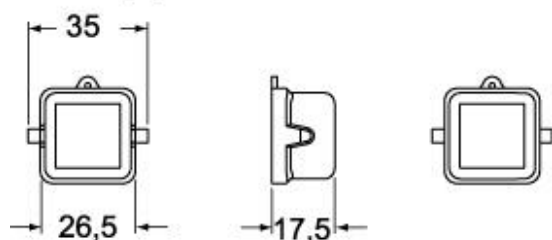

Part number

CK 03 CX

Catalogue drawings

CK C(N)

CK CA(N)

CK CX(N)

CK CXA(N)