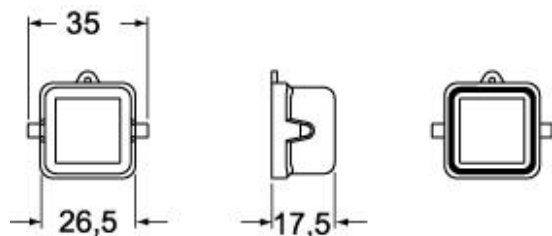

Part number

CK 03 CX

Catalogue drawings

CK C(N)