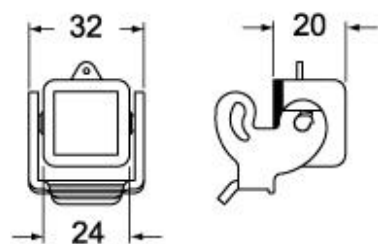

Part number

CK 03 CX

Catalogue drawings

CK C(N)

CK CA(N)

CK CX(N)

CK CXA(N)