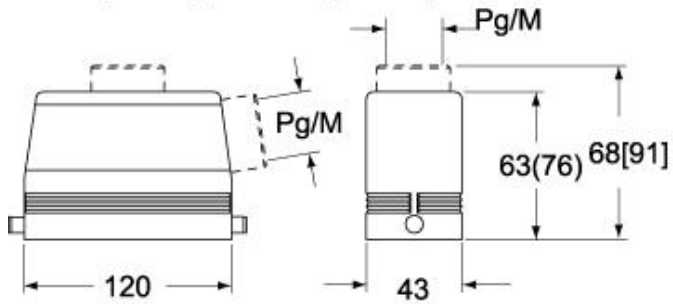

Part number

CHVT 24.5 LG

Catalogue drawings

**CHO L (CAO L) - MHO L [MAO L]
CHV L [CAV L] - MHV L (MAV L)**