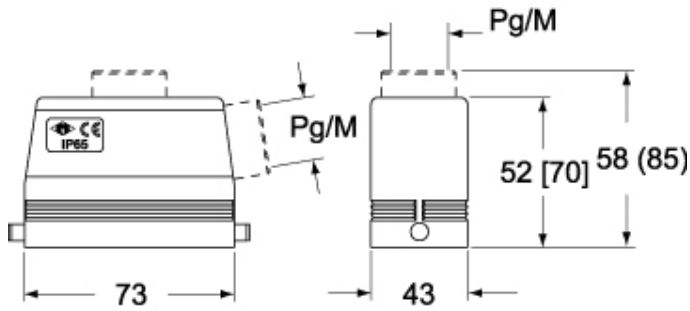

Part number

CHVT 10.4 LG

Hood, C-TYPE series, with 1 lever, 1/2" NPT top cable entry, size "57.27"

Product description		Material properties	
Product type	Hood	Other materials	Lever: Stainless steel, polyamide (PA) Gasket: NBR
Series	C-TYPE	Colour	RAL 7040 grey
Closing type	With 1 lever	RoHs conformity	Compliant
Size	Size 57.27	China RoHs - EFUP	E
Cable entry	Top cable entry 1/2" NPT	REACH SVHC substances	No
Technical data		Approvals / Standards	
IP degree of protection	IP65 / IP66 / IP69	Certifications	DNV, BV
Further technical details		UL	ECBT2
Weight	184,50 g	cUL	ECBT8
Operating temperature range (min, max)	-40°C...+125°C	General ordering information	
		EAN13 code	8015747025553
		Packaging Information	
		Packaging length	180,00 mm
		Packaging height	105,00 mm
		Packaging width	270,00 mm
		Packaging weight	2,00 kg
		Packaging volume	5,10 dm ³
		Packaging description	Carton box
		Packaging quantity	10 Pcs
		Packaging EAN code	8015747121477
		Sub-packaging weight	1,00 kg
		Sub-packaging description	Plastic packaging
		Sub-packaging quantity	5 Pcs
		Sub-packaging EAN barcode	8015747025560

Part number

CHVT 10.4 LG

Catalogue drawings

CHO L (CAO) MHO L [MAO L]
CHV L [CAV L] MHV L (MAV L)

CHV L (CAV LG), MHV LG (MAV LG) [MFV LG]