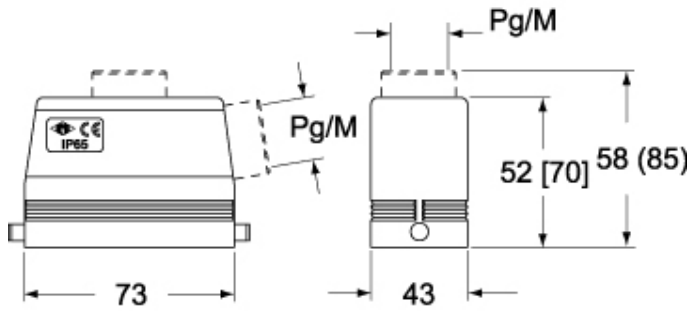

Part number

CHV 10 LG

Catalogue drawings

CHO L (CAO) MHO L [MAO L]
CHV L [CAV L] MHV L (MAV L)