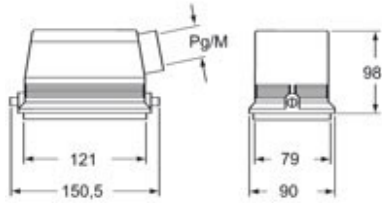

Catalogue drawings

CHOW L MHOW L