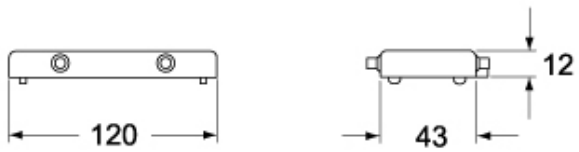

Part number

CHC 24 L

Catalogue drawings

CHC