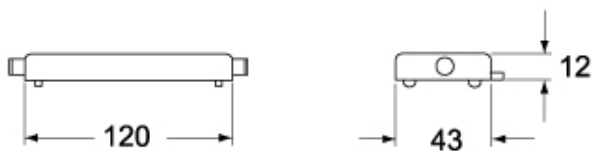

Part number
CHC 24

Cover, C-TYPE series, with 4 pegs, size "104.27", with eyelet

Product description		Material properties	
Product type	Cover	Main material	Aluminium die-cast
Series	C-TYPE	Colour	RAL 7040 grey
Closing type	With 4 pegs	RoHs conformity	Compliant
Size	Size 104.27	China RoHs - EFUP	E
Specification	With eyelet	REACH SVHC substances	No
Technical data		Approvals / Standards	
IP degree of protection	IP66	Certifications	DNV, BV
Further technical details		UL	ECBT2
Weight	79,00 g	cUL	ECBT8
Operating temperature range (min, max)	-40°C...+125°C	General ordering information	
		EAN13 code	8015747016308
		eCl@ss 8.1	27440208
		ETIM 7.0	EC002314
		Packaging Information	
		Packaging length	220,00 mm
		Packaging height	130,00 mm
		Packaging width	240,00 mm
		Packaging weight	1,79 kg
		Packaging volume	6,86 dm ³
		Packaging description	Carton box
		Packaging quantity	20 Pcs
		Packaging EAN code	8015747191043
		Sub-packaging weight	0,09 kg
		Sub-packaging description	Plastic bag
		Sub-packaging quantity	1 Pcs
		Sub-packaging EAN barcode	8015747191050

Part number
CHC 24

Catalogue drawings

CHC

CHC L

CHC G

CHC LG