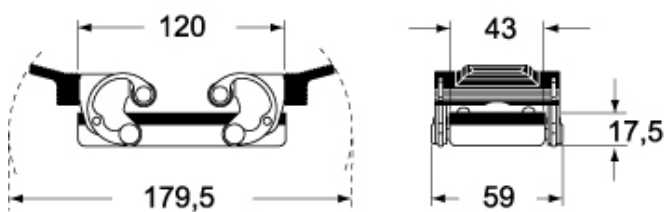

Part number
CHC 24

Cover, C-TYPE series, with 4 pegs, size "104.27", with eyelet

Product description		Material properties	
Product type	Cover	Main material	Aluminium die-cast
Series	C-TYPE	Colour	RAL 7040 grey
Closing type	With 4 pegs	RoHs conformity	Compliant
Size	Size 104.27	China RoHs - EFUP	E
Specification	With eyelet	REACH SVHC substances	No
Technical data		Approvals / Standards	
IP degree of protection	IP66	Certifications	DNV, BV
Further technical details		UL	ECBT2
Weight	79,00 g	cUL	ECBT8
Operating temperature range (min, max)	-40°C...+125°C	General ordering information	
		EAN13 code	8015747016308
		eCl@ss 8.1	27440208
		ETIM 7.0	EC002314
		Packaging Information	
		Packaging length	220,00 mm
		Packaging height	130,00 mm
		Packaging width	240,00 mm
		Packaging weight	1,79 kg
		Packaging volume	6,86 dm ³
		Packaging description	Carton box
		Packaging quantity	20 Pcs
		Packaging EAN code	8015747191043
		Sub-packaging weight	0,09 kg
		Sub-packaging description	Plastic bag
		Sub-packaging quantity	1 Pcs
		Sub-packaging EAN barcode	8015747191050

Part number
CHC 24

Catalogue drawings

CHC

CHC L

CHC G

CHC LG