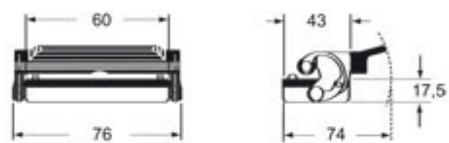

Technical data

IP degree of protection IP65 / IP66 / IP69

Further technical details

Weight	227,00 g
Operating temperature range (min, max)	-40°C...+125°C

Material properties

Other materials	Lever: Stainless steel, polyamide (PA)
Colour	RAL 9005 black
RoHs conformity	Compliant with exemption 6(c): copper alloy containing up to 4% lead by weight
China RoHs - EFUP	50
REACH SVHC substances	Yes Lead
SCIP number	15deaf78-e939-4401-a0b0-e2228ca32a03

Part number

CAVW 06 LG

Catalogue drawings

CAOW L MAOW L

CAVW L MAVW L

CHCW LG

CAVW LG MAVW LG