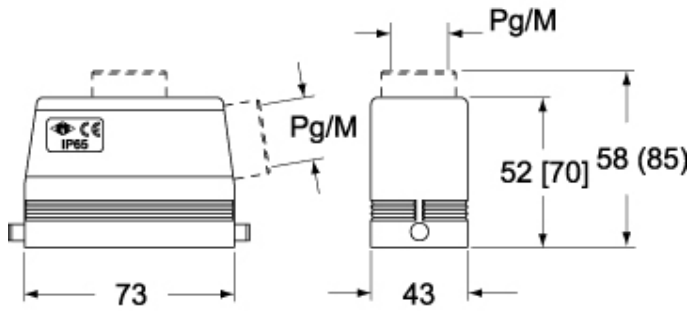

Part number

CAVT 10.5 L

Catalogue drawings

CHO L (CAO) MHO L [MAO L]
CHV L [CAV L] MHV L (MAV L)