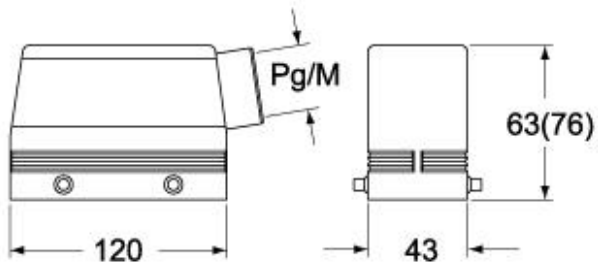

Part number

CAVS 24.29

Hood, EMC series, with 4 pegs, Pg29 top cable entry, size "104.27", high construction

Product description

Product type	Hood
Series	EMC
Closing type	With 4 pegs
Size	Size 104.27
Cable entry	Top cable entry Pg29
Specification	High construction

Approvals / Standards

Certifications	DNV, BV
UL	ECBT2
cUL	ECBT8

General ordering information

EAN13 code 8015747147613

Part number

CAVS 24.29

Catalogue drawings

CHOS (CAOS) - MHOS (MAOS)