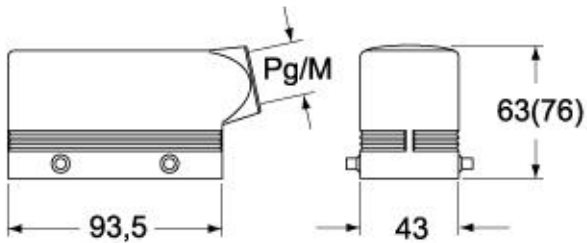

Part number

CAVR 16.21

Catalogue drawings

CHOR (CAOR) - MHOR (MAOR)