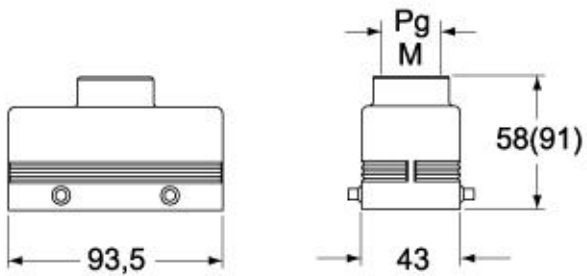

CHVR (CAVR) - MHVR (MAVR)