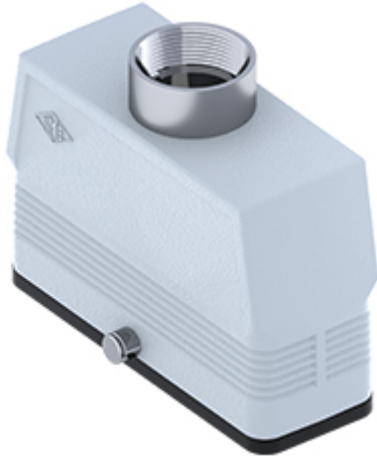

Part number

CAV 24 GYC29

Hood, CENTRAL LEVER series, with 2 pegs, Pg29 top cable entry, size "104.27", high construction

Product description

Product type	Hood
Series	CENTRAL LEVER
Closing type	With 2 pegs
Size	Size 104.27
Cable entry	Top cable entry Pg29
Specification	High construction

Technical data

IP degree of protection IP65

Further technical details

Operating temperature range (min, max) -40°C...+125°C

Material properties

Other materials	Gasket: NBR
Colour	RAL 7040 grey
RoHs conformity	Compliant
China RoHs - EFUP	E
REACH SVHC substances	No