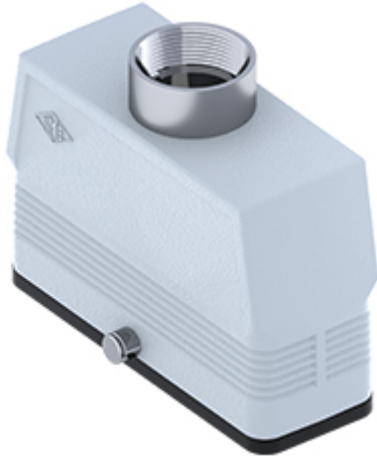

Part number

CAV 24 GYC21

Hood, CENTRAL LEVER series, with 2 pegs, Pg21 top cable entry, size "104.27", high construction

Product description

Product type	Hood
Series	CENTRAL LEVER
Closing type	With 2 pegs
Size	Size 104.27
Cable entry	Top cable entry Pg21
Specification	High construction

Technical data

IP degree of protection IP65

Further technical details

Operating temperature range (min, max) -40°C...+125°C

Material properties

Other materials	Gasket: NBR
Colour	RAL 7040 grey
RoHs conformity	Compliant
China RoHs - EFUP	E
REACH SVHC substances	No