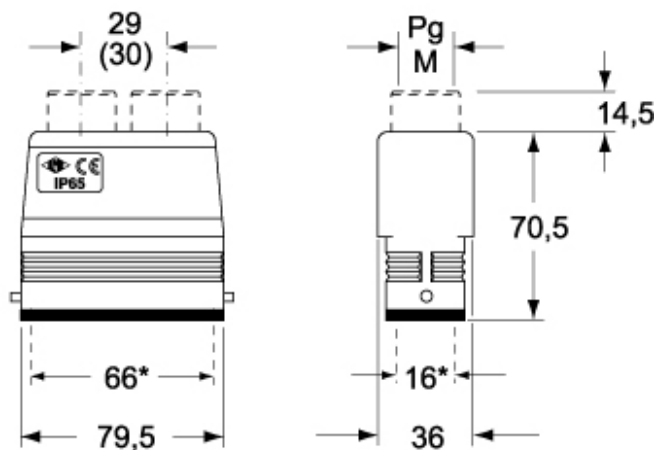

Part number

CAV 16.216

Catalogue drawings

CZAV L2 - (MZAV L2) - [MZFV L2]