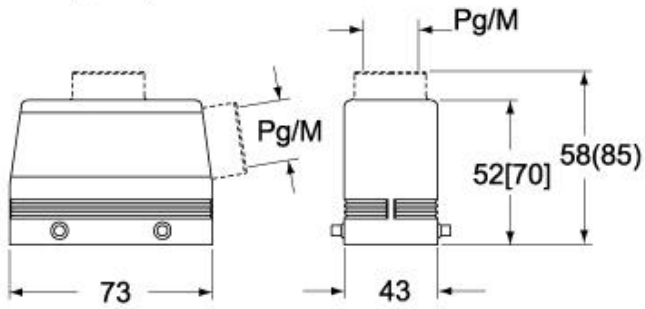

Part number

CAV 10.29

Catalogue drawings

**CHO [CAO] CHV (CAV) - MHO [MAO]
MHV (MAV)**