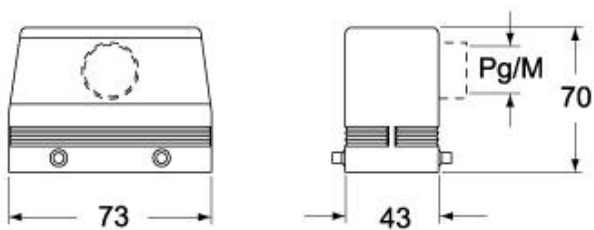

# CAV 10.29

Hood, C-TYPE series, with 4 pegs, Pg29 top cable entry, size "57.27", high construction

Product description		Material properties	
Product type	Hood	Colour	RAL 7040 grey
Series	C-TYPE	RoHs conformity	Compliant
Closing type	With 4 pegs	China RoHs - EFUP	E
Size	Size 57.27	REACH SVHC substances	No
Cable entry	Top cable entry Pg29	Approvals / Standards	
Specification	High construction	Certifications	DNV, BV
Technical data		UL	ECBT2
IP degree of protection	IP65 / IP66 / IP69	cUL	ECBT8
Further technical details		General ordering information	
Weight	151,00 g	EAN13 code	8015747009423
Operating temperature range (min, max)	-40°C...+125°C	Packaging Information	
		Packaging length	270,00 mm
		Packaging height	130,00 mm
		Packaging width	180,00 mm
		Packaging weight	1,67 kg
		Packaging volume	6,32 dm <sup>3</sup>
		Packaging description	Carton box
		Packaging quantity	10 Pcs
		Packaging EAN code	8015747225946
		Sub-packaging weight	0,84 kg
		Sub-packaging description	Plastic packaging
		Sub-packaging quantity	5 Pcs
		Sub-packaging EAN barcode	8015747009430

# CAV 10.29

Catalogue drawings

**CHO [CAO] CHV (CAV) - MHO [MAO]  
MHV (MAV)**

**CAF - MAF/MFF**

**CHV G (CAV G) - MHV G (MAV G) - [MFV G]**