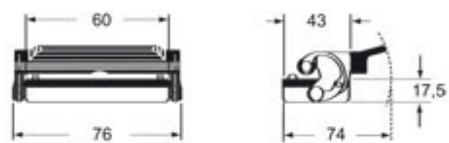

Part number

CAOW 06 L21

Hood, W-TYPE series, with 2 pegs, Pg21 side cable entry, size "44.27", high construction

Product description

Product type	Hood
Series	W-TYPE
Closing type	With 2 pegs
Size	Size 44.27
Cable entry	Side cable entry with adapter Pg21
Specification	High construction

Technical data

IP degree of protection IP65 / IP66 / IP69

Further technical details

Weight	187,00 g
Operating temperature range (min, max)	-40°C...+125°C

Material properties

Other materials	Gasket: FKM
Colour	RAL 9005 black
RoHs conformity	Compliant with exemption 6(c): copper alloy containing up to 4% lead by weight
China RoHs - EFUP	50
REACH SVHC substances	Yes Lead
SCIP number	15deaf78-e939-4401-a0b0-e2228ca32a03

Part number

CAOW 06 L21

Catalogue drawings

CAOW L MAOW L

CAVW L MAVW L

CHCW LG

CAVW LG MAVW LG