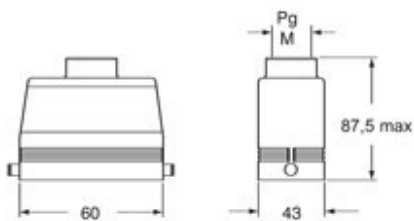

Technical data

IP degree of protection IP65 / IP66 / IP69

Further technical details

Weight	187,00 g
Operating temperature range (min, max)	-40°C...+125°C

Material properties

Other materials	Gasket: FKM
Colour	RAL 9005 black
RoHs conformity	Compliant with exemption 6(c): copper alloy containing up to 4% lead by weight
China RoHs - EFUP	50
REACH SVHC substances	Yes Lead
SCIP number	15deaf78-e939-4401-a0b0-e2228ca32a03

Part number

CAOW 06 L21

Catalogue drawings

CAOW L MAOW L

CAVW L MAVW L

CHCW LG

CAVW LG MAVW LG