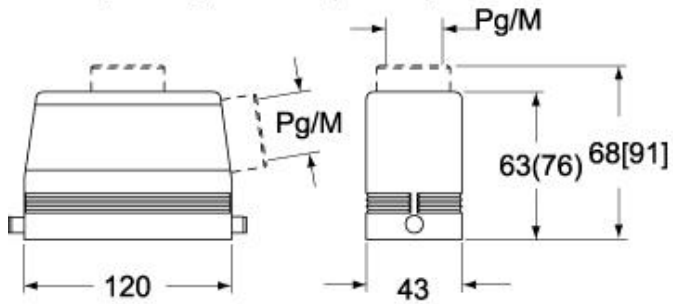

Part number

CAOT 24.5 L

Hood, C-TYPE series, with 2 pegs, 3/4" NPT side cable entry, size "104.27", high construction

Product description		Material properties	
Product type	Hood	Colour	RAL 7040 grey
Series	C-TYPE	RoHs conformity	Compliant
Closing type	With 2 pegs	China RoHs - EFUP	E
Size	Size 104.27	REACH SVHC substances	No
Cable entry	Side cable entry 3/4" NPT	Approvals / Standards	
Specification	High construction	Certifications	DNV, BV
Technical data		UL	ECBT2
IP degree of protection	IP65 / IP66 / IP69	cUL	ECBT8
Further technical details		General ordering information	
Weight	246,00 g	EAN13 code	8015747007078
Operating temperature range (min, max)	-40°C...+125°C	Packaging Information	
		Sub-packaging weight	1,23 kg
		Sub-packaging description	Plastic packaging
		Sub-packaging quantity	5 Pcs
		Sub-packaging EAN barcode	8015747007085

Part number

CAOT 24.5 L

Catalogue drawings

**CHO L (CAO L) - MHO L [MAO L]
CHV L [CAV L] - MHV L (MAV L)**

CHV LG (CAV LG), MHV LG (MAV LG) [MFV LG]