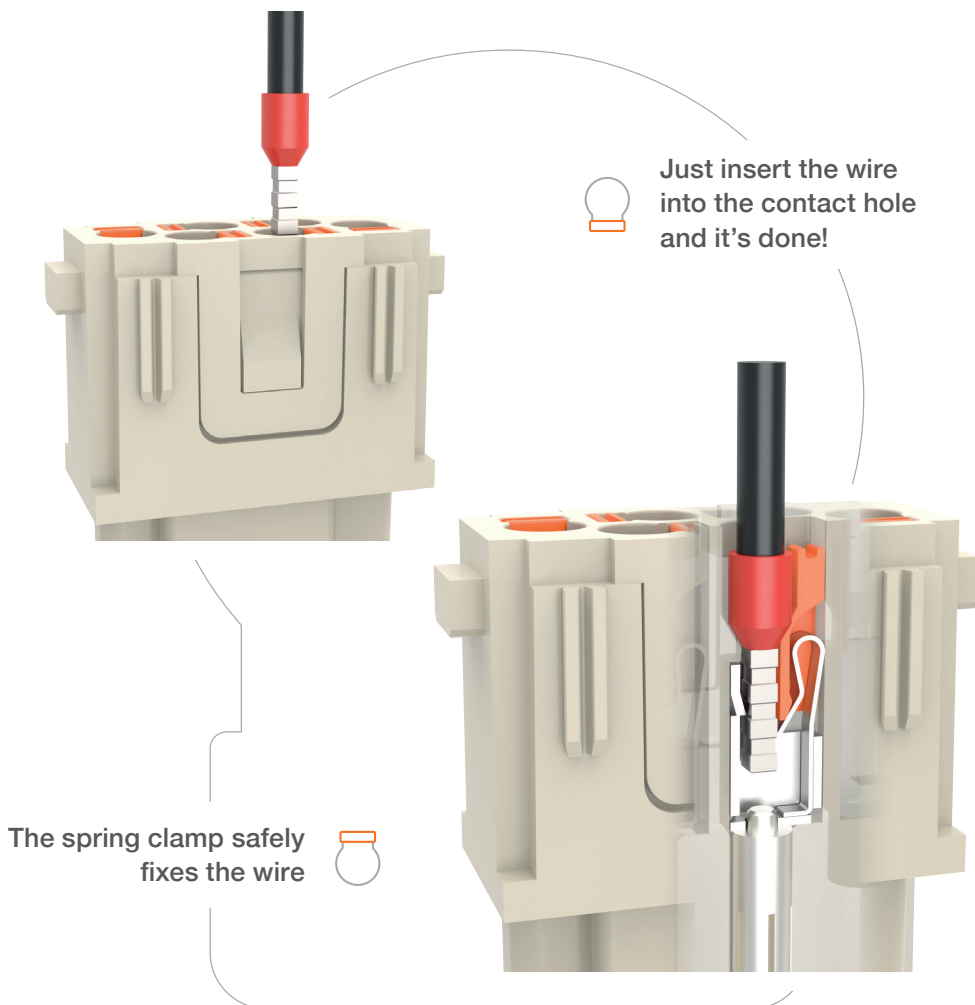

WIRING IN AXIS

AXYR® connection offers an extremely **compact spring push-in termination**, which equals the crimp connectors in high density, yet granting an optimal electrical performance.

An **easy, fast and tool-less connection** resistant to mechanical stress and vibrations, suitable for any installation requirement.

Watch
our video

Product range for 16 A connections

CX 06 CY

Rating 16 A 500 V 6 kV 3
Poles 6
Series MIXO
Size 1 module

CX 08 CY

Rating 16 A 400 V 6 kV 3
Poles 8
Series MIXO
Size 1 module

CQY 05

Rating 16 A 230/400 V 4 kV 3
Poles 5 + ⊕
Series CQ
Size 21.21

CQY 08E

Rating 16 A 500 V 6 kV 3
Poles 8 + ⊕
Series CQ
Size 32.13