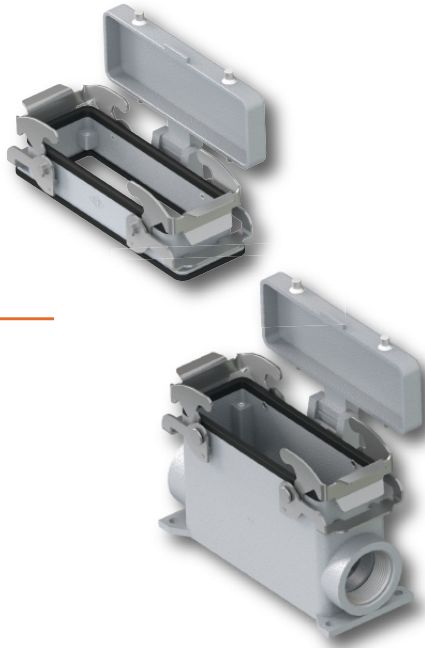

www.ilme.com

IP67

Watertight enclosures

IP66/IP67 protection degree

AVAILABLE 2017

C7-CZ7 series

WATER-PROOF METAL ENCLOSURES
IP66/IP67 PROTECTION DEGREE

IP 6 x

IP x 6

C7
series

vertical
closing

V-Type Lever

FEATURES

- stainless steel lever, vertical closing
- IP66, IP67, IP69 protection degree
- size 44.27, 57.27, 77.27, 104.27
- with and without hinged cover (excluded size 57.27)
- bulkhead or surface mounting
- recommended in case of vibrations or heavy weight of cables

IP x 7

IP x 9

Rigid Lever

FEATURES

- stainless steel lever, rigid lever
- IP66, IP67, IP69 protection degree
- size 49.16, 66.16
- with and without hinged cover
- bulkhead or surface mounting
- recommended in case of vibrations or heavy weight of cables